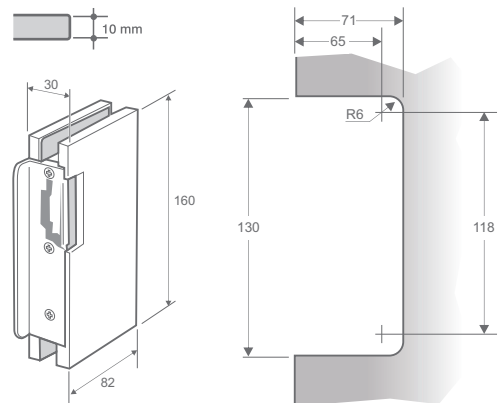

Насрещник за брава MEIA Inaltronic за ст. врата, драна стомана код: 719-H000100-48 - **822,00лв.**