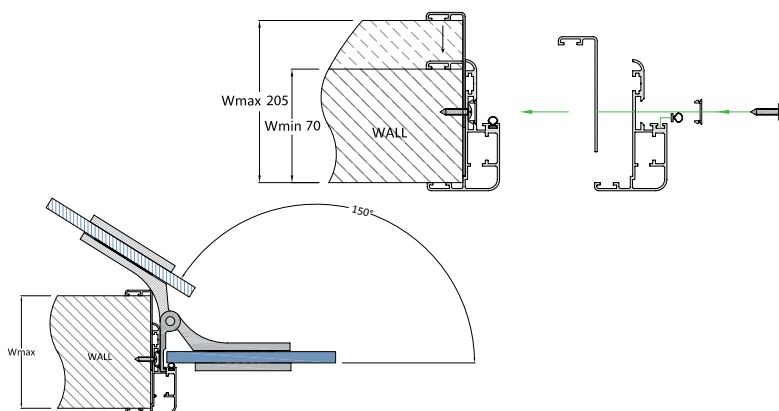

Wmin	Wmax	A°	
70mm	100mm	198° to 148°	
95mm	125mm	153° to 129°	Код: 22629-K125B.25.01 - 310.00 лв
125mm	140mm	129° to 120°	
140mm	175mm	120° to 110°	
175mm	205mm	110°	Код: 22629-K205B.25.01 - 370.00 лв