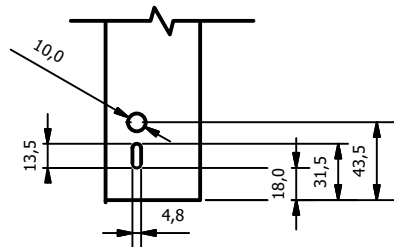

Схема на разпробиване за ъгловата сглобка